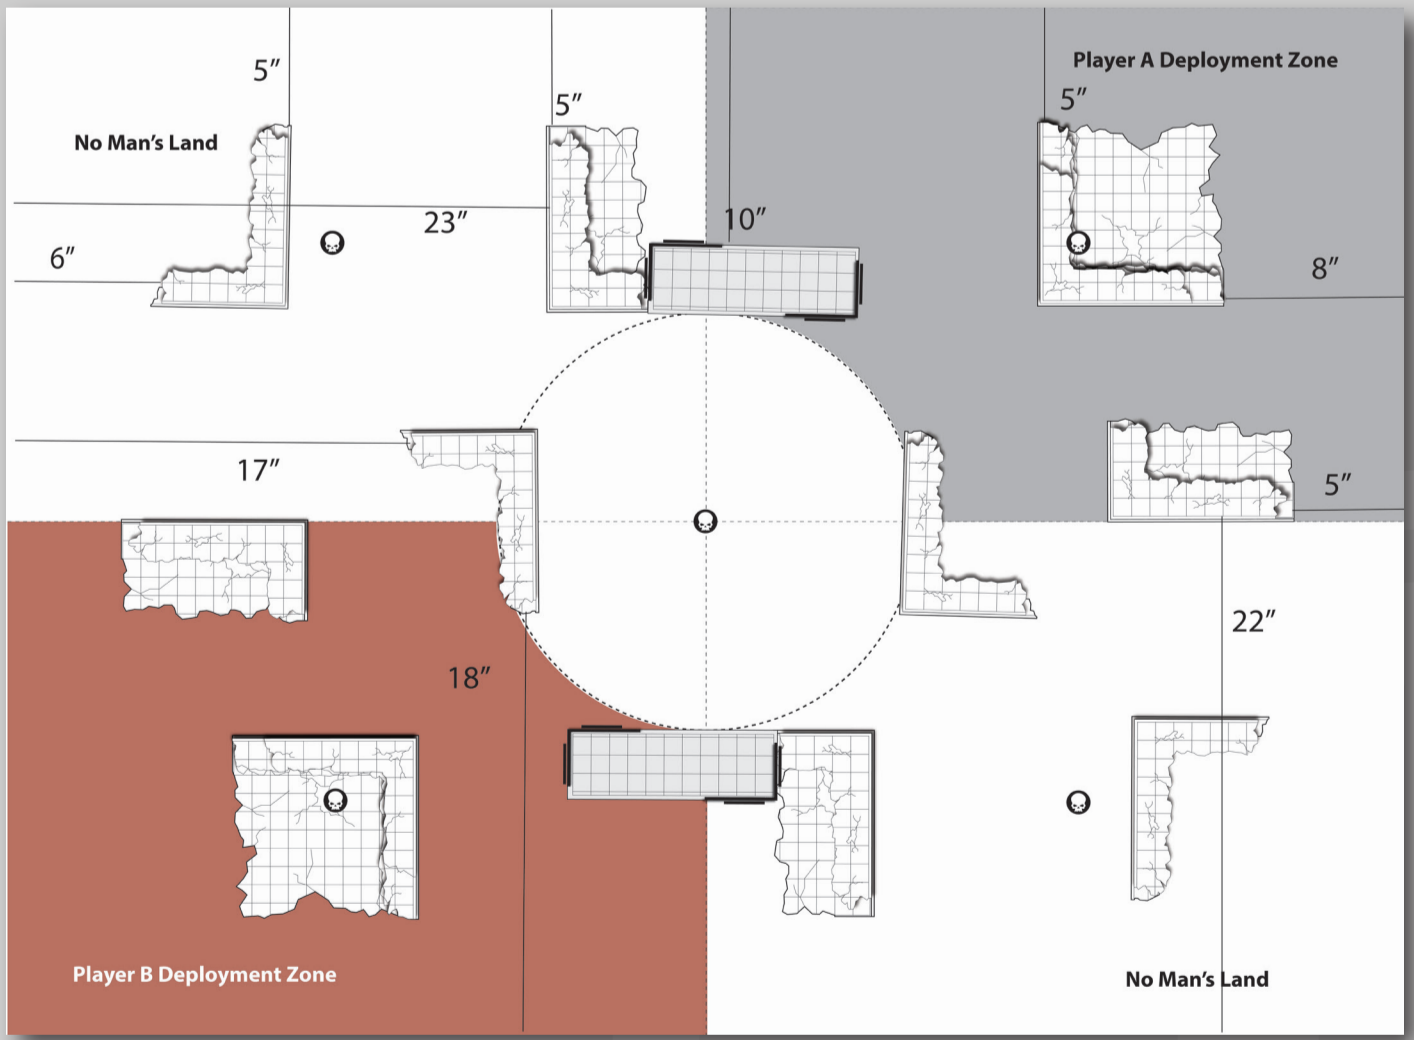

Competative

TOURNAMENT PACK

BFS Pack - 3 LGT Style

2025

Crucible Of Battle

Sweeping Engagement

Dawn Of War

Search & Destroy

Tipping Point