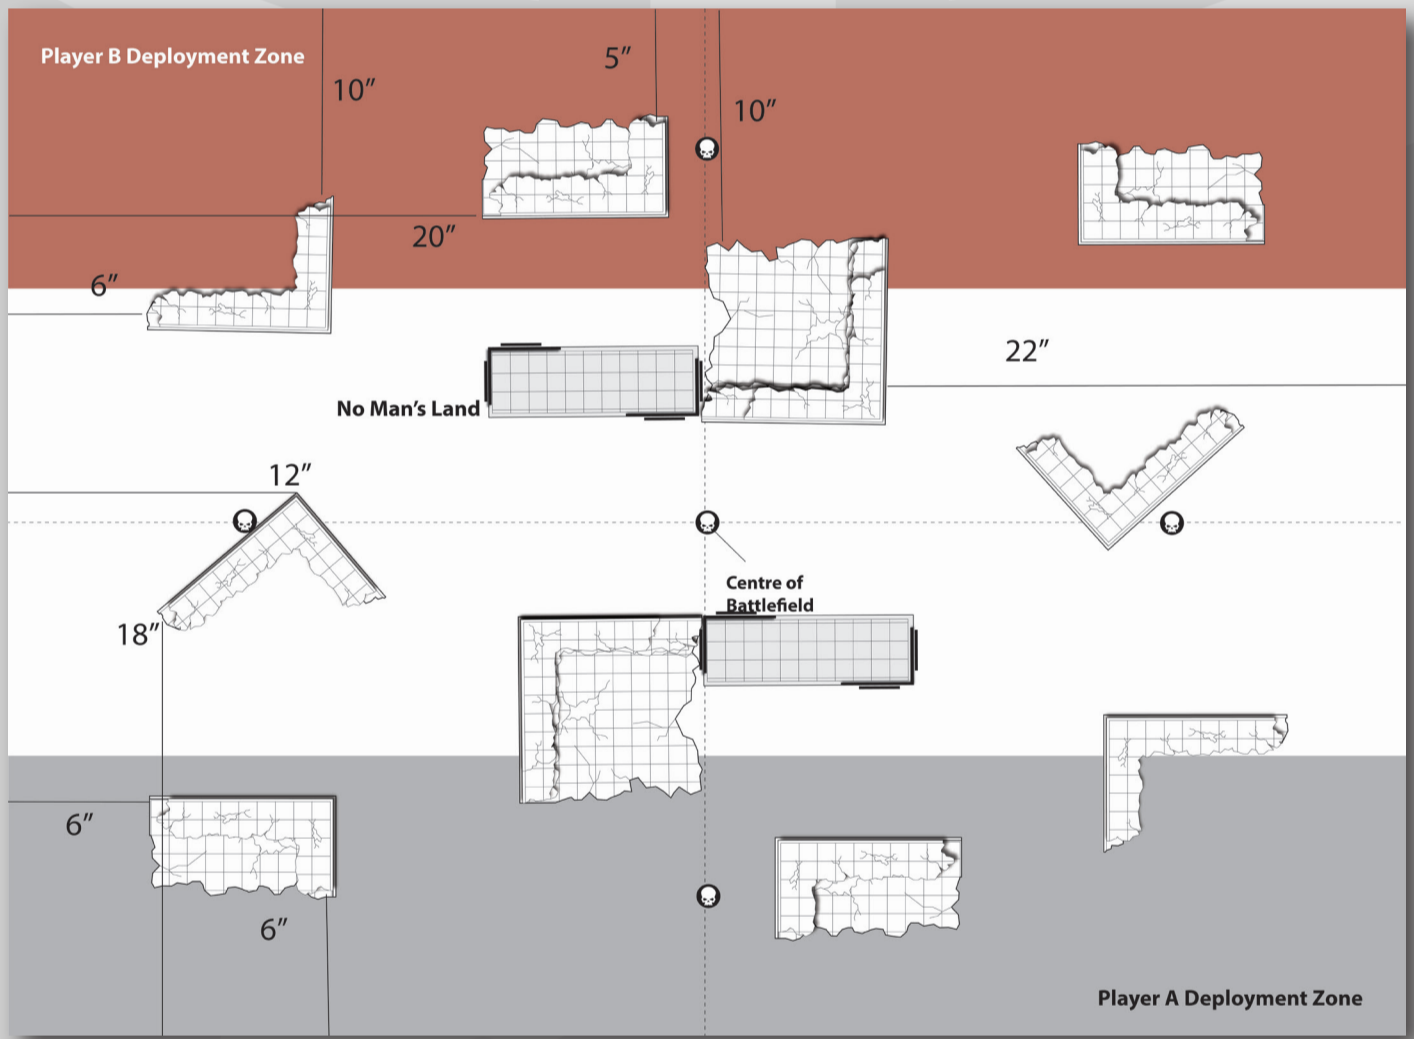

Competative

TOURNAMENT PACK

BFS Pack - 3 LGT Style

2025

Crucible Of Battle

Sweeping Engagement

Dawn Of War

Search & Destroy

Tipping Point