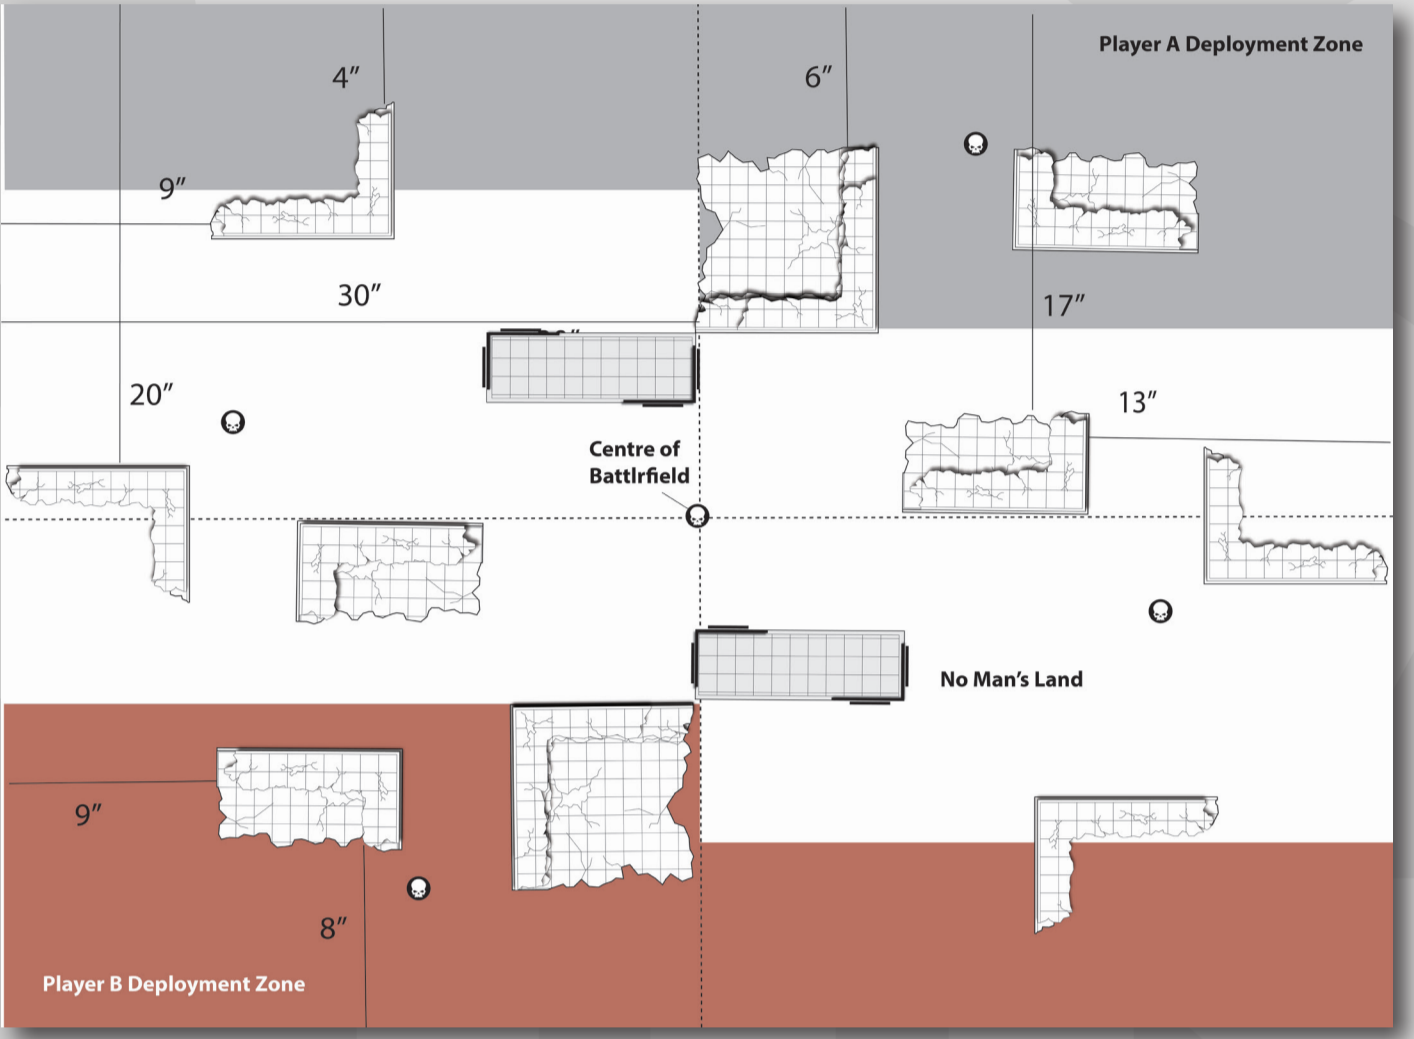

Competative

TOURNAMENT PACK

BFS Pack - 3 LGT Style

2025

Crucible Of Battle

Sweeping Engagement

Dawn Of War

Search & Destroy

Tipping Point